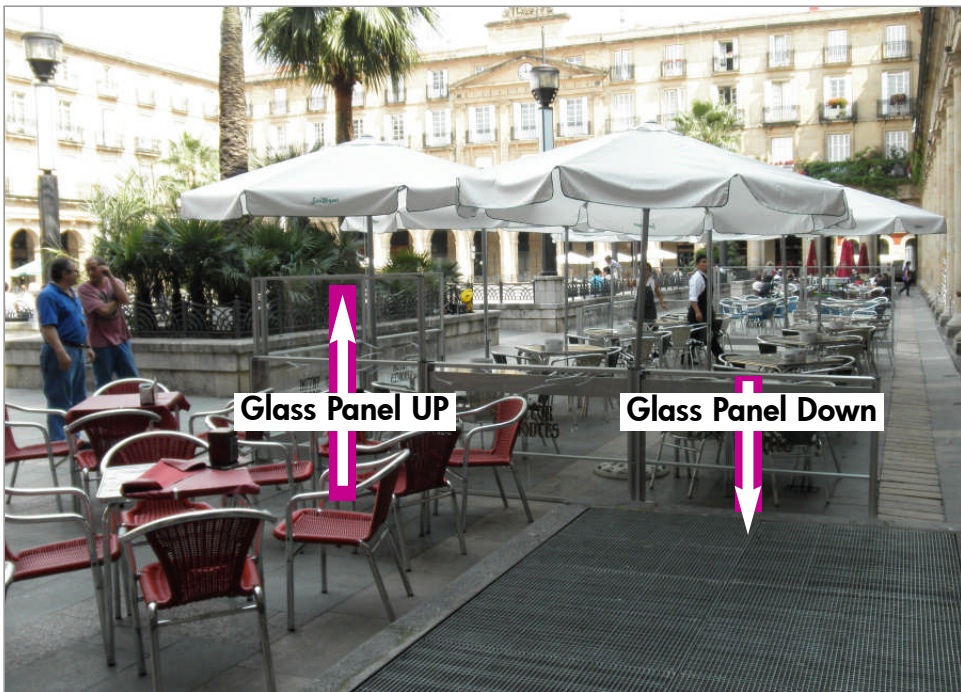

WINDYSHIELD *Noise & Wind Blockage for Patios*

WindySHIELD Invisible Wind Block System . . .

is a unique glass rail system with an integral Pull Up glass section that provides effective noise and wind protection for all types of outdoor patios and balcony. The Integral Glass Panel can be easily raised or lowered at any time.

ENHANCE
YOUR
OUTDOOR
SEATING

DESIGN FEATURES

- ADJUSTABLE LAMINATED GLASS RAIL SYSTEM
- HEIGHT LOWERED 42" -RAISED 72"
- AVAILABLE FIXED OR MOVABLE SECTIONS

For a consultation to provide
you Design Options
Tel. 617 -966-5642