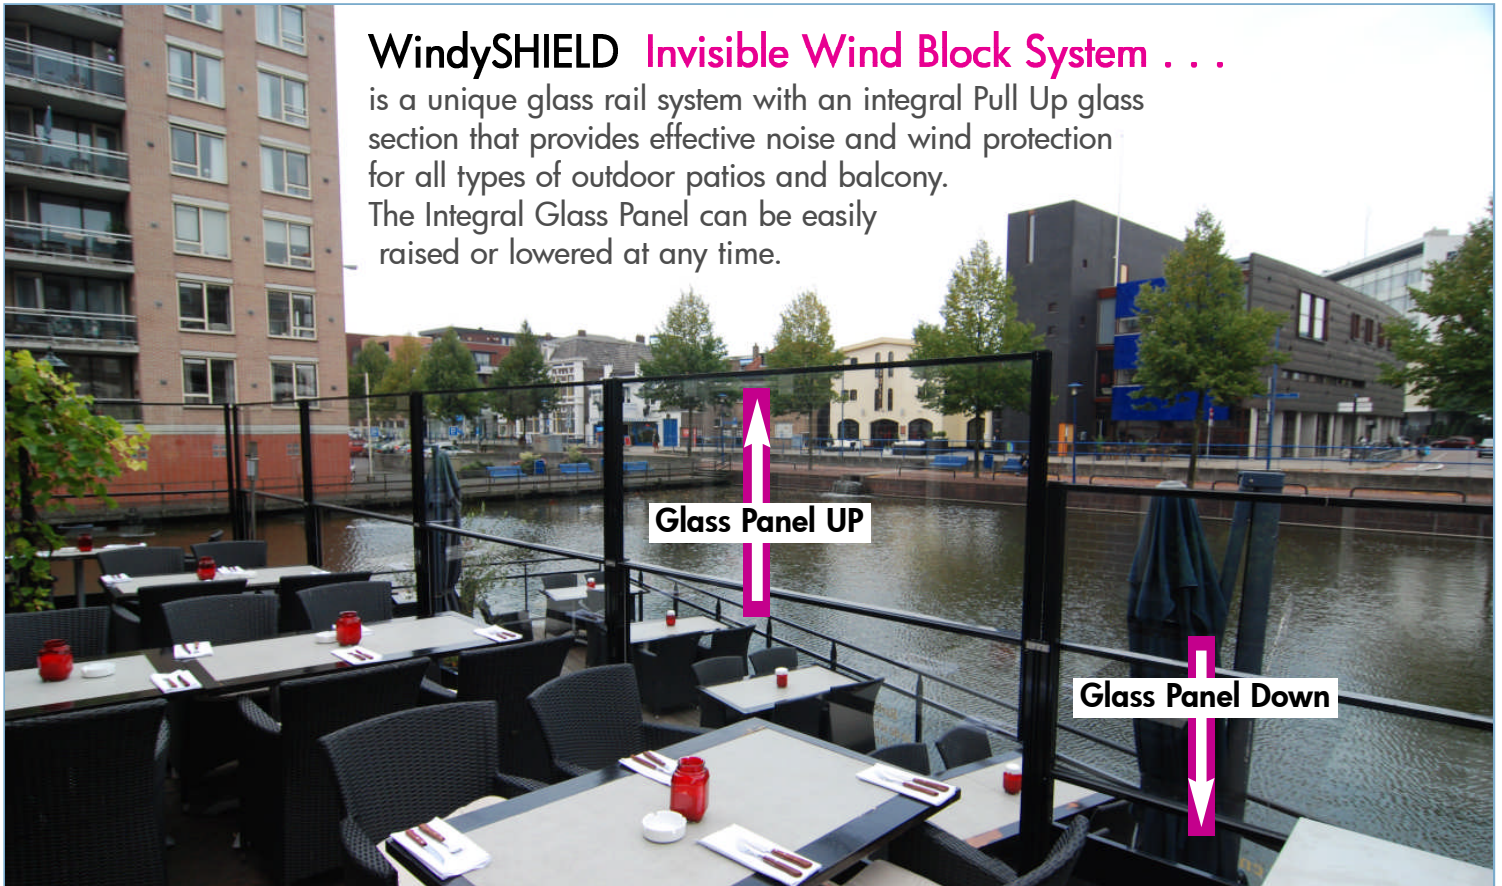

WINDYSHIELD *Noise & Wind Blockage for Patios*

WindySHIELD Invisible Wind Block System . . .

is a unique glass rail system with an integral Pull Up glass section that provides effective noise and wind protection for all types of outdoor patios and balcony. The Integral Glass Panel can be easily raised or lowered at any time.

ENHANCE
YOUR
OUTDOOR
SEATING

DESIGN FEATURES

- ADJUSTABLE LAMINATED GLASS RAIL SYSTEM
- HEIGHT LOWERED 42" -RAISED 72"
- AVAILABLE FIXED OR MOVABLE SECTIONS

For a consultation to provide
you Design Options
Tel. 617 -966-5642